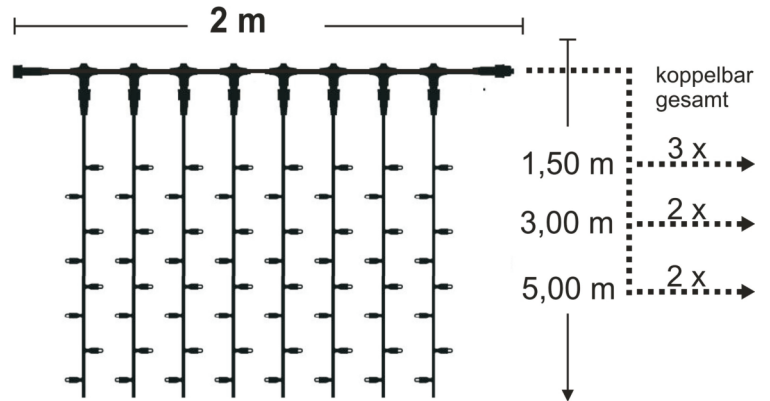

Light curtains

Jelitto Star

ILLUMINATIONEN

Our LED light curtains can be used in a variety of ways, so you can use these for lighting Trees, buildings or objects, use to enhance these individually and as a highlight - not only at Christmas time!

The curtains are two meters wide, can be coupled and have the hanger lengths 1.5 m, 3 m and 5 m. For an individual design we are happy to help.

Example tree lighting:

The carrier cable was perpendicular to trunk attached.
The hangers were subsequently attached the branches along and the end attached to a small branch.
So the branches can grow without demolish hangers or under to bring tension.
In an emergency, the small branch gives way and the hangers remain undamaged.

Example building lighting:

The carrier cable was attached to the roof.
The hangers were loose down depended.
So they follow the shape of the roof.
To emphasize the contours of the roof, care was taken that the hangers end at the edge of the roof and the accent dormer.